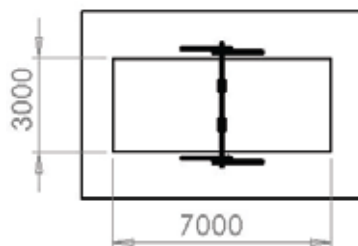

**MLF20 SENIOR SWING**

Safety Surface Area	21m <sup>2</sup>
Perimeter	20m
Critical Fall Height	1.4m

MLF20 SENIOR SWING manufactured from 125mm SAFALOG including 2 Flat Seats Suspended on 8mm Chains.