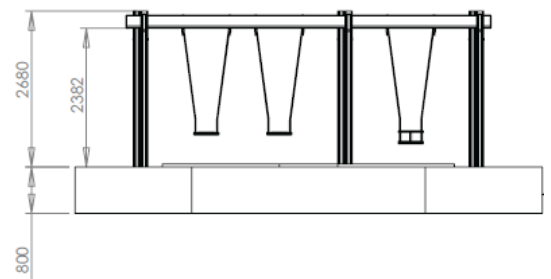

MLF25 BAY 3 SEAT SWING

MLF25 BAY 3 SEAT SWING manufactured from 125mm SAFALOG including 2 Flat Seats & 1 Cradle Seat Suspended on 8mm Chains.

Safety Surface Area	35m ²
Perimeter	24m
Critical Fall Height	1.4m